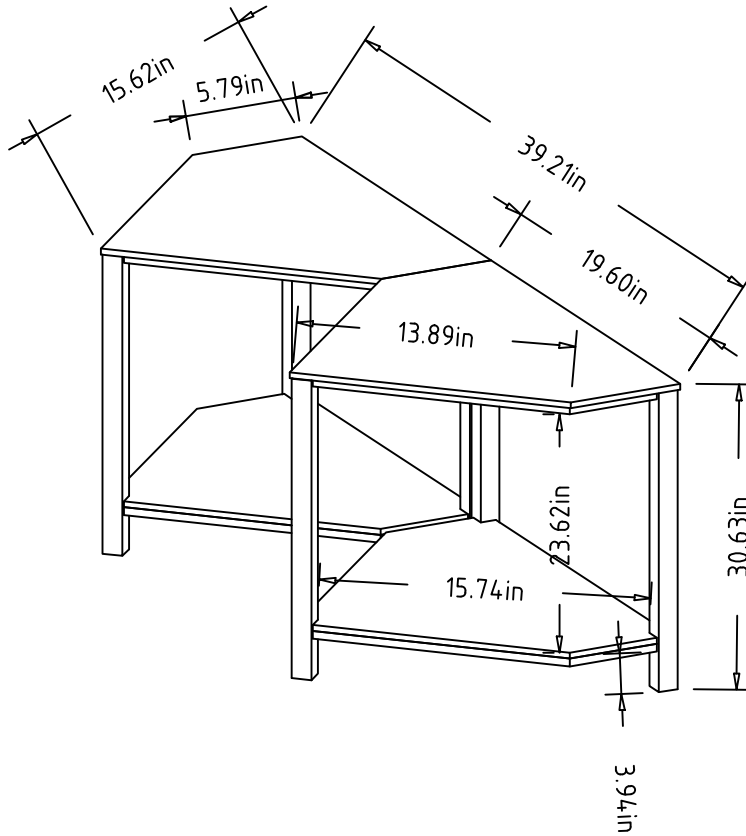

Cosmo Console Table 2 pack
Model Number: 3644891COM
Finish: White Marble

OVERALL PRODUCT SIZE(in inches)

Cosmo Console Table 2 pack :39.21"(W)*15.62"(D)*30.63"(H)

MAXIMUM WEIGHT CAPACITIES